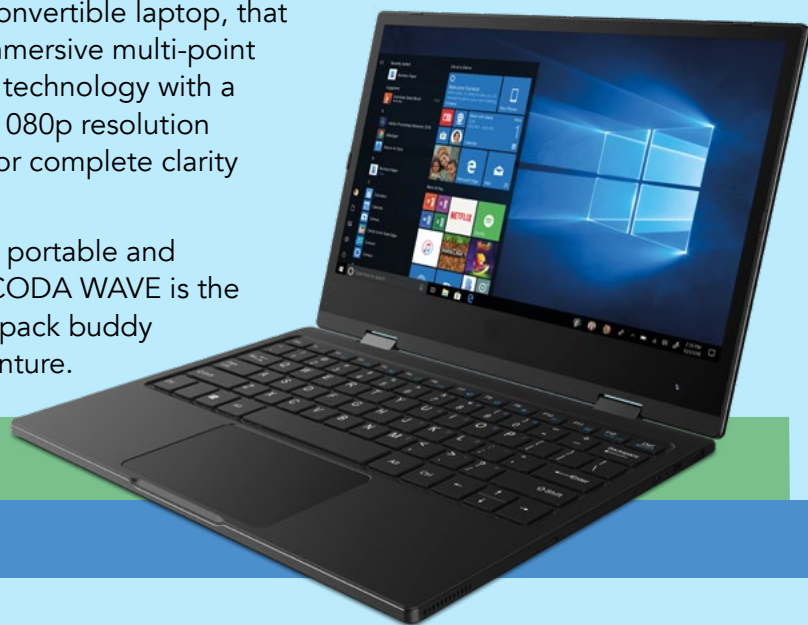

## Make Waves

Made to be different, CODA WAVE has four modes that let it flow like water, in any direction you want. Switch seamlessly from notebook to tablet to theatre to tent and meet your needs as the day rises, crests and breaks. Study or play, Netflix or chill, WAVE is a stylish, flippable laptop made to help you make waves.

## Wave Goodbye to Limits

Go ahead and make your day. CODA WAVE has no limits, just like you. Convert your work to play with WAVE's Full HD 11.6-inch touchscreen. A versatile convertible laptop, that combines immersive multi-point touchscreen technology with a wide-angle 1080p resolution IPS display for complete clarity at all times.

Lightweight, portable and adaptable, CODA WAVE is the perfect backpack buddy for any adventure.

## Technical Specification

Item	Description
CPU	Intel® Celeron® N3350 Dual-Core Processor
Operation system	Windows 10 (64-bit)
Memory	4GB LPDDR4
Internal Storage	eMMC 32GB
Expandable Memory	M.2 2242 SATA B MicroSD card: Up to 128GB
Interfaces	USB Type-C / Micro USB / Micro SD (up to 128GB) / Mini HDMI / SSD Expansion Slot (up to 512GB) / Audio Port / Microphone
Connectivity	Wi-Fi & Bluetooth 4.2
Display	Resolution: 1920*1080, 11.6" FHD IPS
Camera	Front Camera, 0.3MP
Battery Life	5 hours (approx)
Weight	0.98 kg
Power Supply	Rechargeable lithium polymer battery, UK Adaptor (CE and RoHS approved)