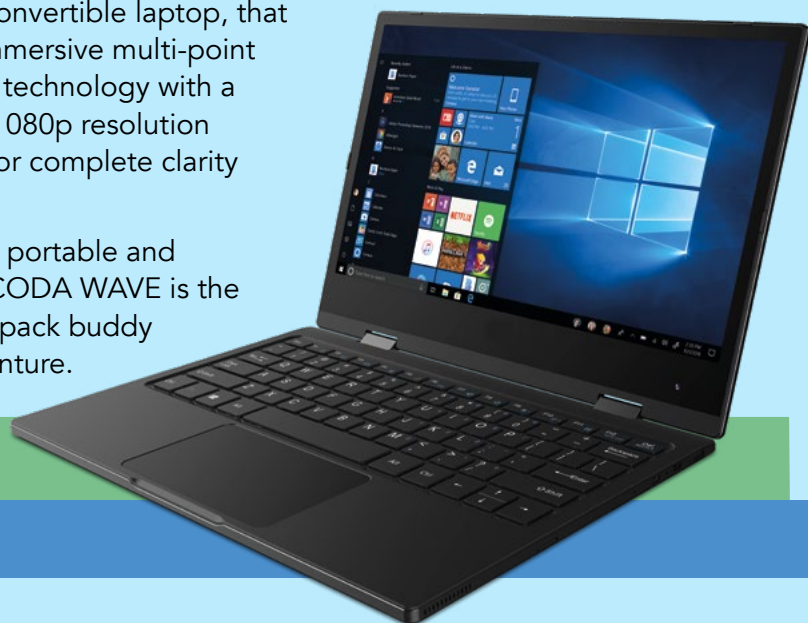

Make Waves

Made to be different, CODA WAVE has four modes that let it flow like water, in any direction you want. Switch seamlessly from notebook to tablet to theatre to tent and meet your needs as the day rises, crests and breaks. Study or play, Netflix or chill, WAVE is a stylish, flippable laptop made to help you make waves.

Wave Goodbye to Limits

Go ahead and make your day. CODA WAVE has no limits, just like you. Convert your work to play with WAVE's Full HD 11.6-inch touchscreen. A versatile convertible laptop, that combines immersive multi-point touchscreen technology with a wide-angle 1080p resolution IPS display for complete clarity at all times.

Lightweight, portable and adaptable, CODA WAVE is the perfect backpack buddy for any adventure.

Technical Specification

Item	Description
CPU	Intel® Celeron® N3350 Dual-Core Processor
Operation system	Windows 10 (64-bit)
Memory	4 GB LPDDR4
Internal Storage	eMMC 32 GB or 64 GB
Expandable Memory	M.2 2242 SATA MicroSD card: Up to 128 GB
Interfaces	USB Type-C / Micro USB / Micro SD (up to 128 GB) / Micro HDMI / SSD Expansion Slot (up to 512 GB) / Audio Port / Microphone
Connectivity	Wi-Fi & Bluetooth 4.2
Display	Resolution: 1920x1080, 11.6" FHD IPS
Camera	Front Camera, 0.3MP
Battery Life	5 hours (approx)
Weight	0.98 kg
Power Supply	Rechargeable lithium polymer battery, UK Adaptor (CE and RoHS approved)